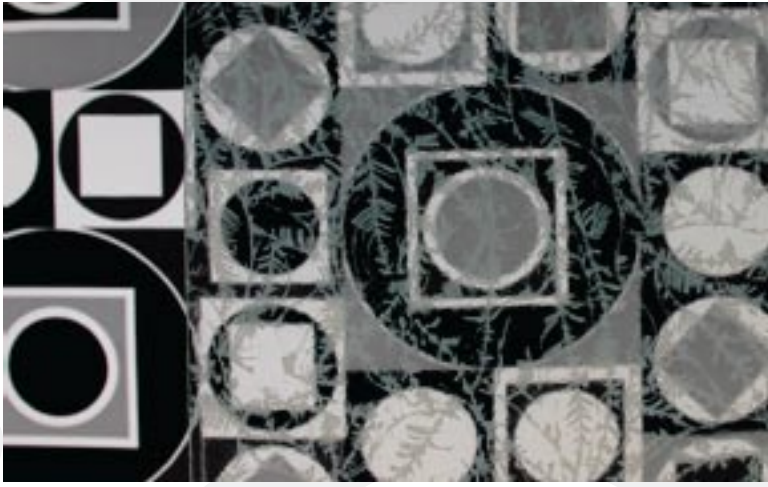

White Glue Chip

FMWGC