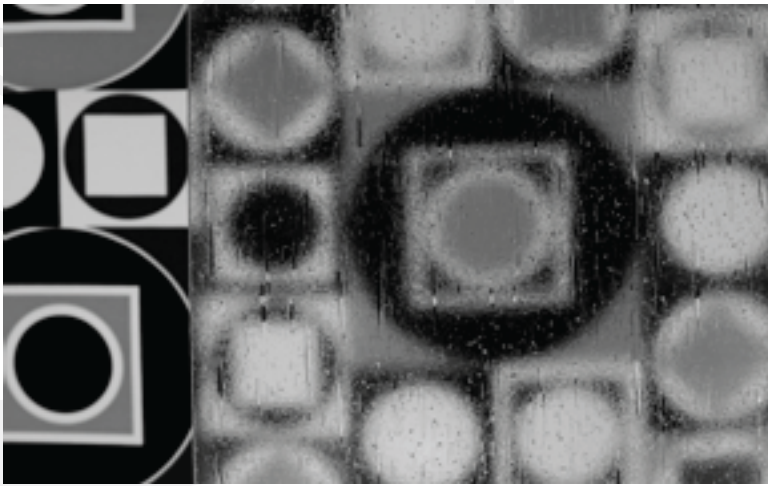

FCR671

Seedy

FCR series